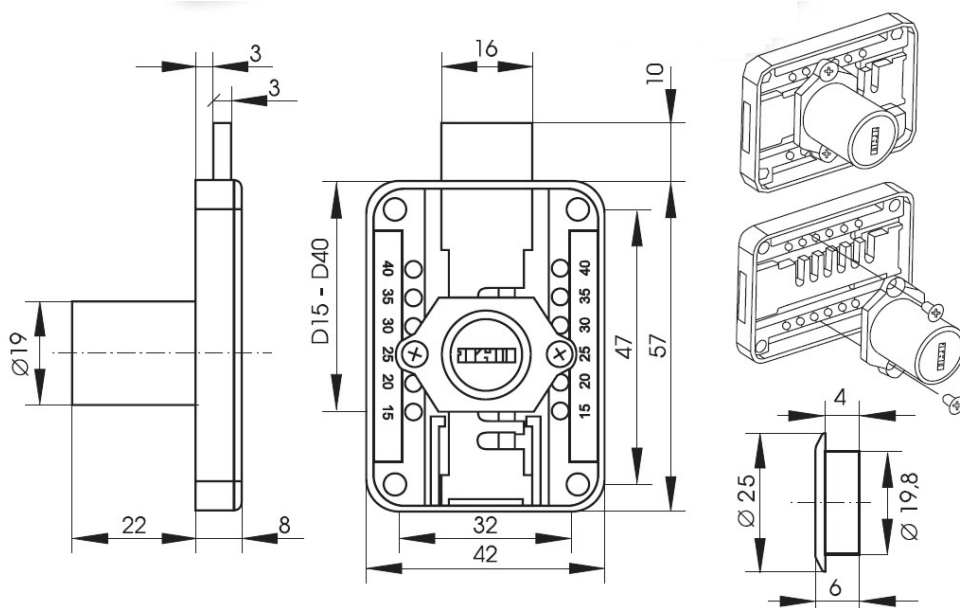

PRODUCT SHEET

Description:

Rim Lock MIC965, $\varnothing 19 \times 22 \text{mm}$, Right, NPL, HCK SISO, #J11, KA:D20 Adjustable Cylinder, Backset 15,20,25,30,35 or 40mm,, Pre-installed to 25mm

Item number:

14.01.013-9

Units	Box	Carton	HS Code	Barcode
Pcs.	20	120	8301300000	
				5704866503648

RIGHT

SISO A/S

Mileparken 11
DK-2740 Skovlunde
Denmark
VAT: DK 24786013

Phone +45 45 830 900

www.siso.dk
siso@siso.dk

Danske Bank
Nytorv Branch
Copenhagen
SWIFT: DABADKKK